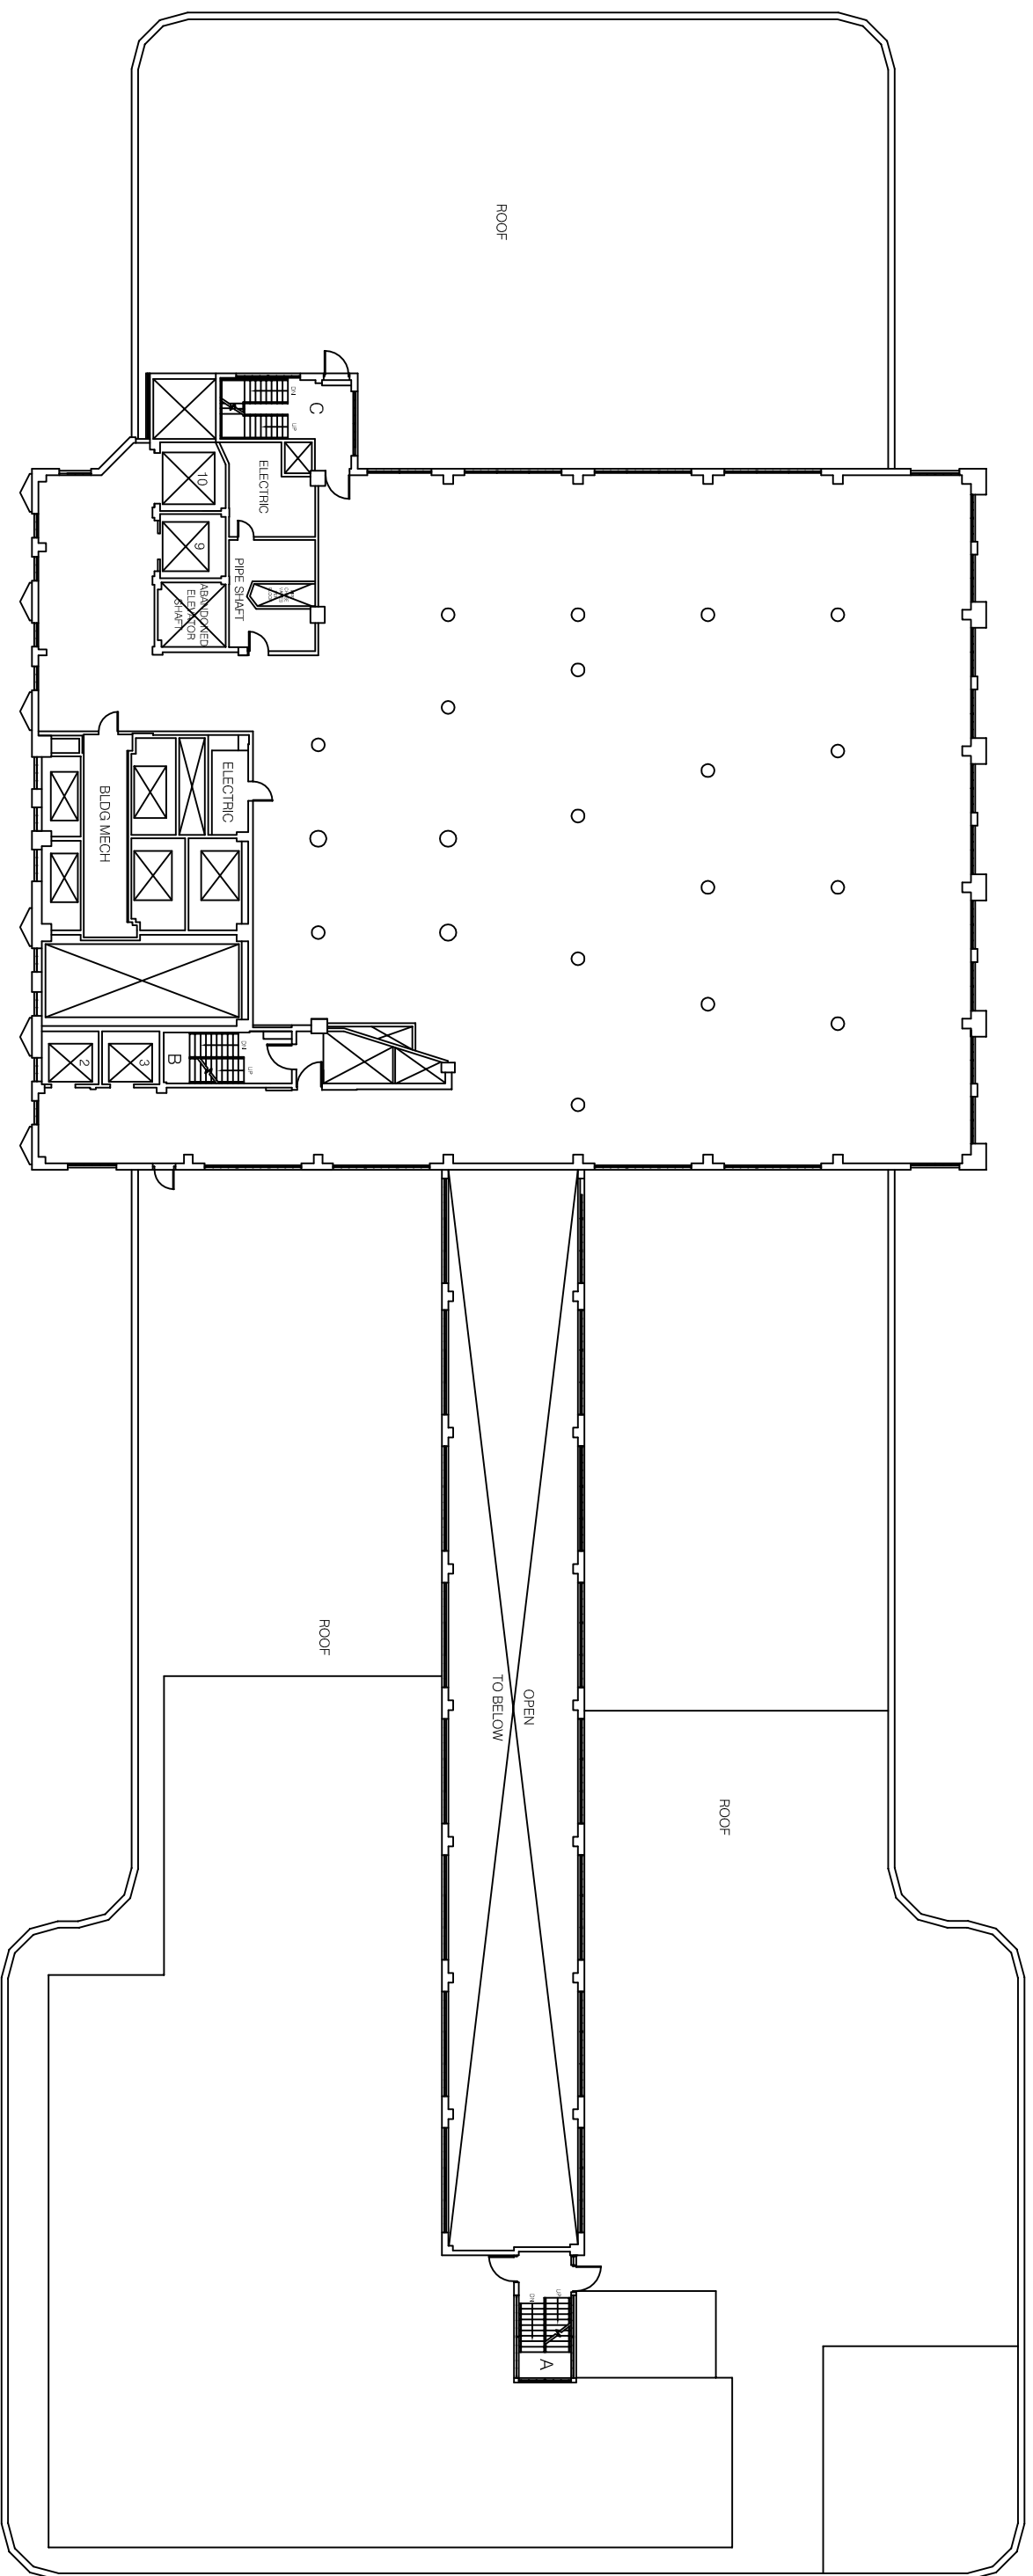

WEST 27TH STREET

WEST 26TH STREET

11TH AVENUE

19th FLOOR

601 WEST 26TH STREET
NEW YORK, NY

PROJECT LOCATION

S:\Construction\Manhattan\601 W 26th Street\Regional\19th Floor\

FILE NAME

19-19-19.dwg

DATE

May 19, 2014 - 12:21pm

DRAWN BY

tattianese